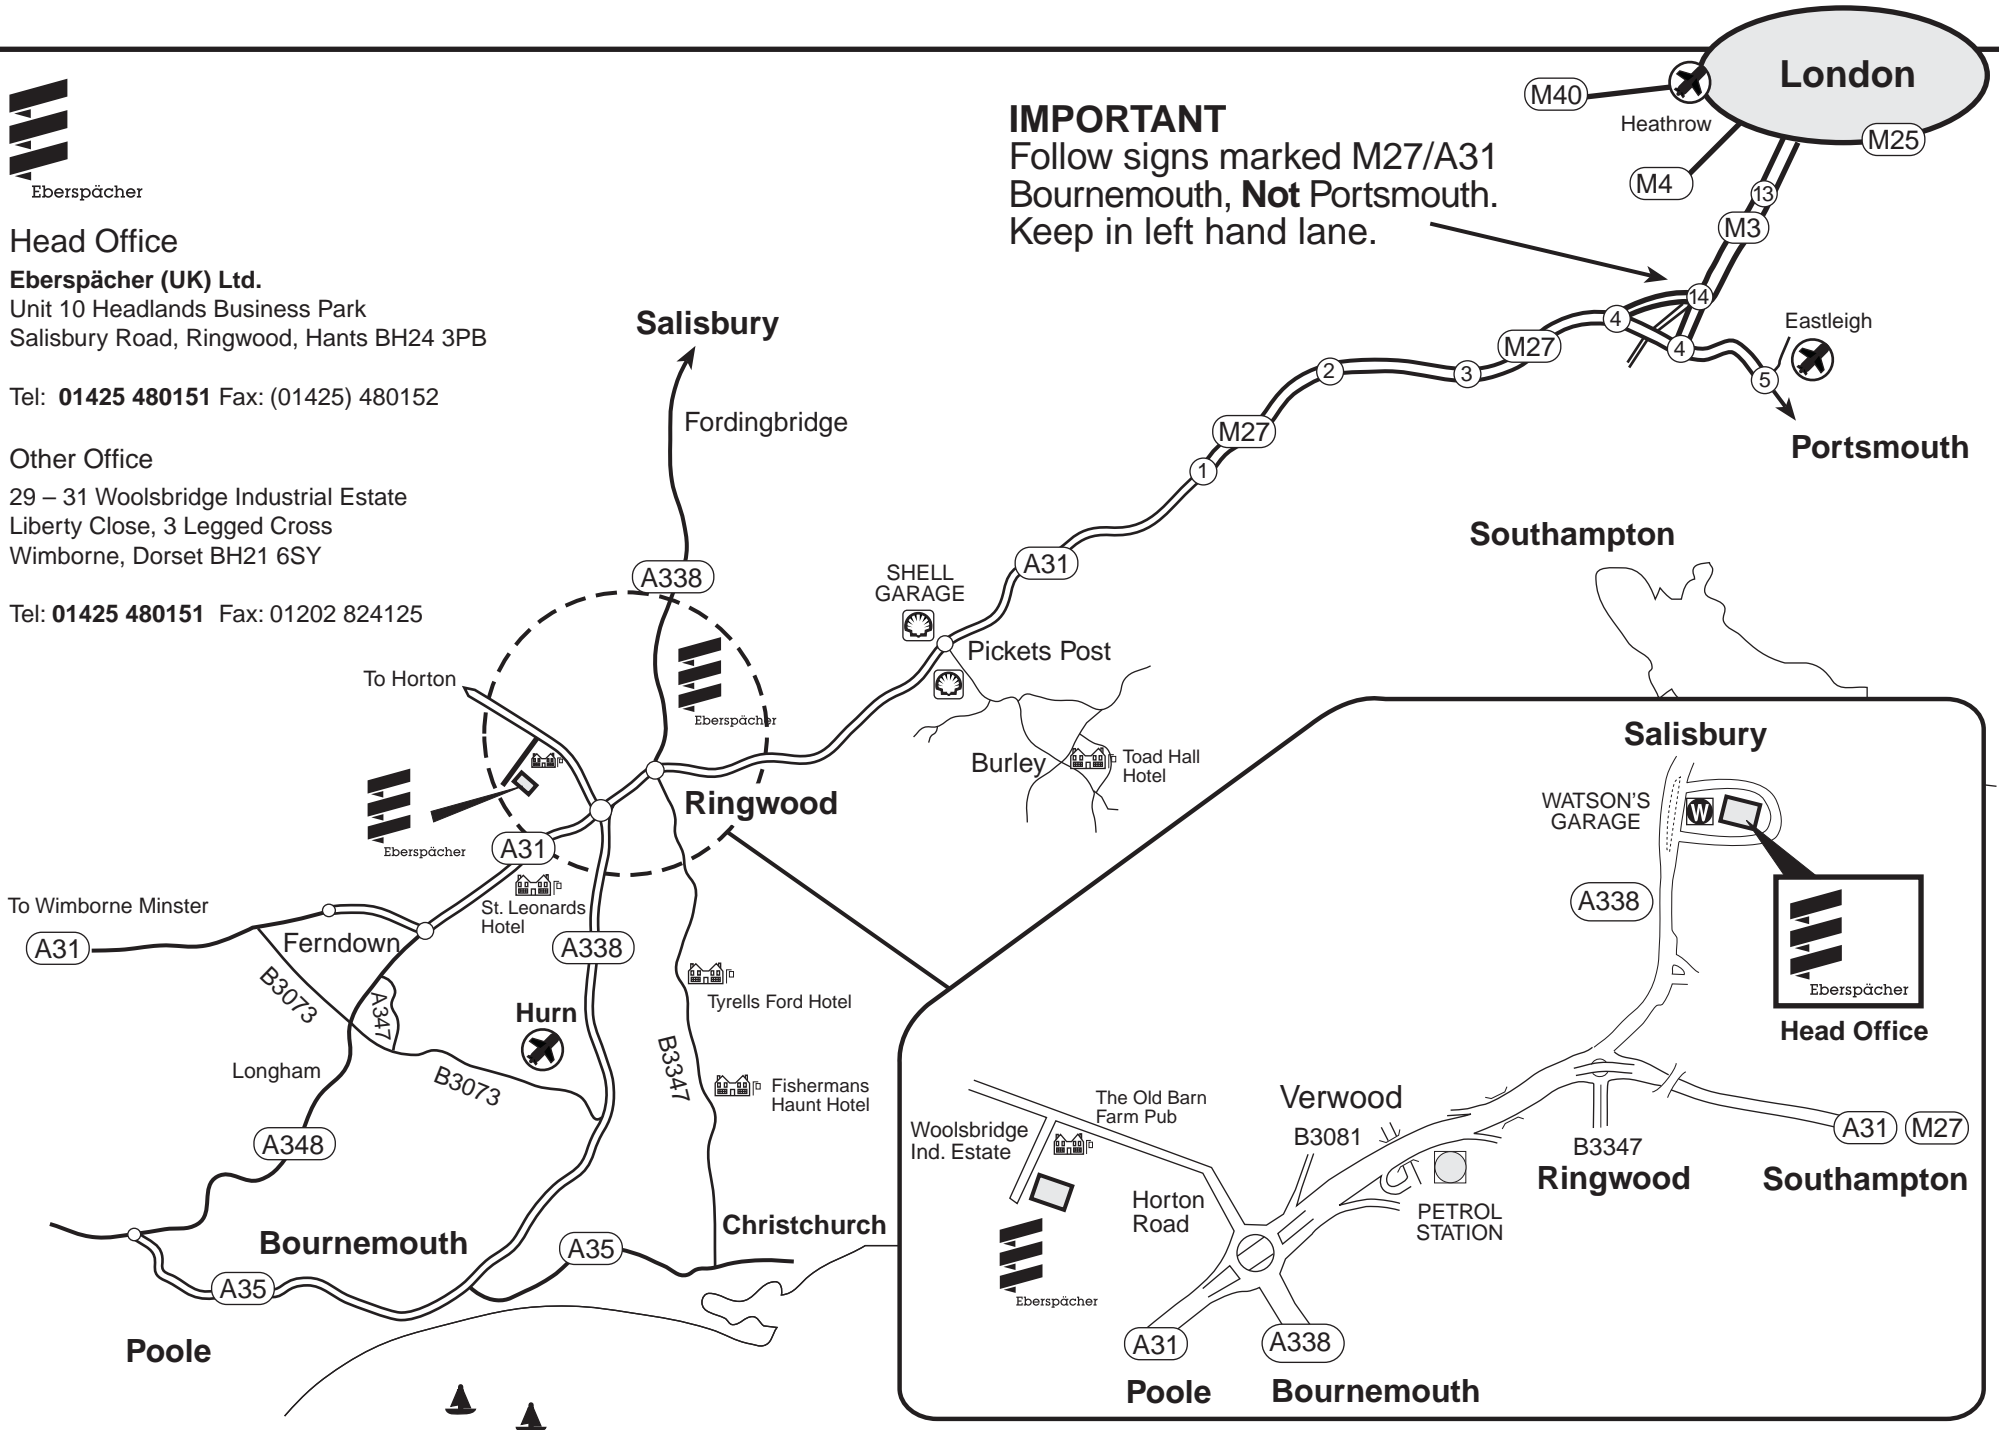

Eberspächer

Head Office

Eberspächer (UK) Ltd.

Unit 10 Headlands Business Park
Salisbury Road, Ringwood, Hants BH24 3PB

Tel: **01425 480151** Fax: (01425) 480152

Other Office

29 – 31 Woolsbridge Industrial Estate
Liberty Close, 3 Legged Cross
Wimborne, Dorset BH21 6SY

Tel: **01425 480151** Fax: 01202 824125

IMPORTANT
Follow signs marked M27/A31
Bournemouth, **Not** Portsmouth.
Keep in left hand lane.